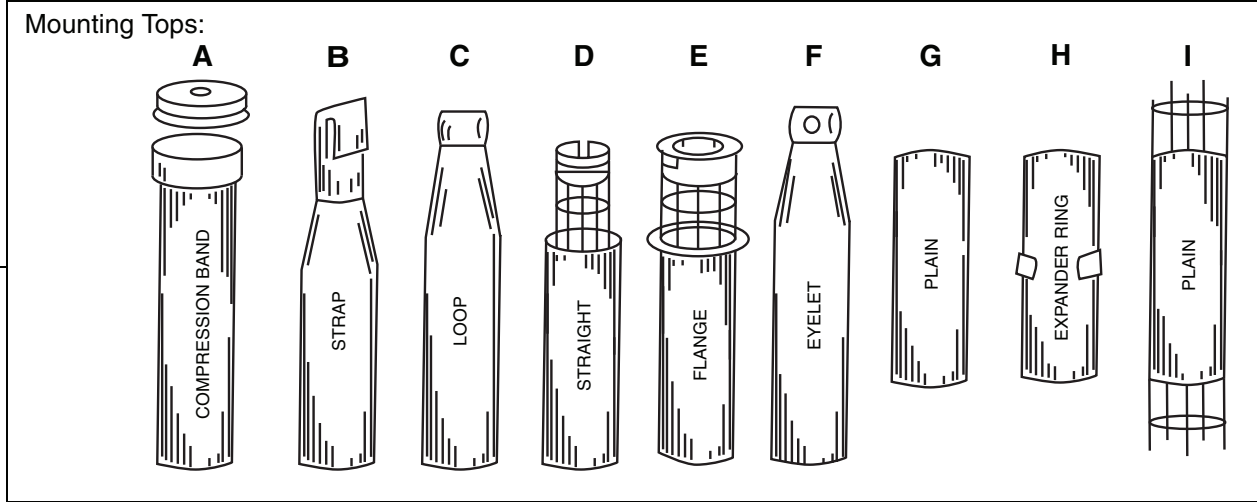

# Replacement Filter Vent Bag Specification Sheet

When ordering replacement Filter Vent Bags, please provide the following information:

Bag ID:

Example: C72B6

Mounting Top  
Overall Length  
Mounting Bottom  
Inside Diameter

A, B, C, etc.  
(inches)  
A, B, C, etc.  
(inches)

Loop Mounting Top  
72" Overall Length  
Snap Band Mounting Bottom  
6" Inside Diameter

DUST COLLECTION