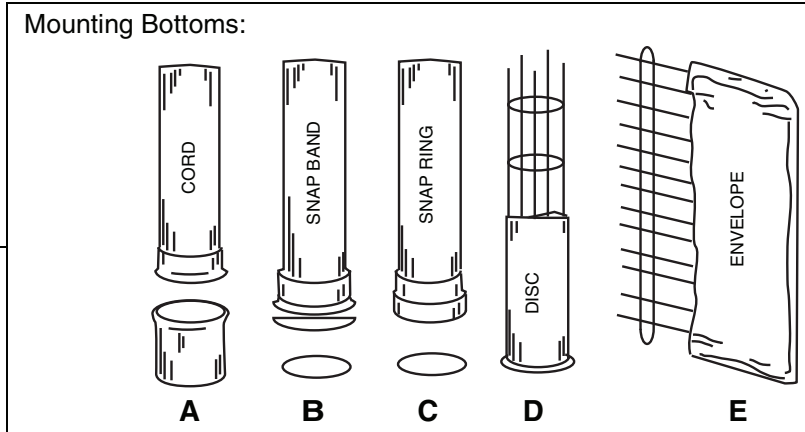

# Replacement Filter Vent Bag Specification Sheet

When ordering replacement Filter Vent Bags, please provide the following information:

Bag ID:

Example: C72B6

Mounting Top  
Overall Length  
Mounting Bottom  
Inside Diameter

A, B, C, etc.  
(inches)  
A, B, C, etc.  
(inches)

Loop Mounting Top  
72" Overall Length  
Snap Band Mounting Bottom  
6" Inside Diameter

DUST COLLECTION