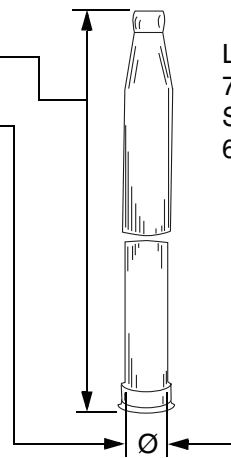

# Replacement Filter Vent Bag Specification Sheet

When ordering replacement Filter Vent Bags, please provide the following information:

Bag ID:

Example: C72B6

Mounting Top  
Overall Length  
Mounting Bottom  
Inside Diameter

A, B, C, etc.  
(inches)  
A, B, C, etc.  
(inches)

Loop Mounting Top  
72" Overall Length  
Snap Band Mounting Bottom  
6" Inside Diameter

DUST COLLECTION