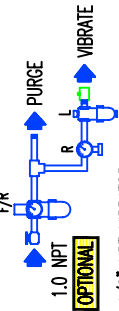

1.0 NPT VIBRATOR REGULATOR, LUBRICATOR
PNEUMATIC PACKAGES AVAILABLE

SEALITE™ CAST ALUMINUM CLEAN AIR PLENUM INSPECTION DOOR 8" DIAMETER WITH CALLOCK™ RELEASE HANDLE

THIS DRAWING IS CERTIFIED
BY ** _____ DATE *****