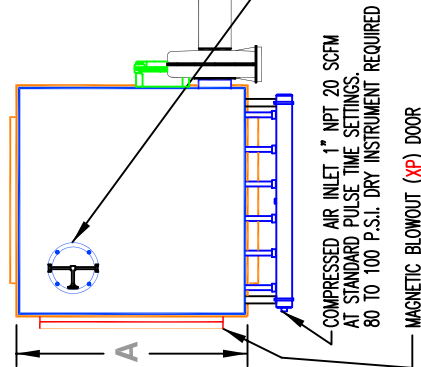

1.0 NPT VIBRATOR REGULATOR, LUBRICATOR
PNEUMATIC PACKAGES AVAILABLE

SEALITE™ CAST ALUMINUM CLEAN AIR PLENUM INSPECTION DOOR 8" DIAMETER WITH CALLOCK™ RELEASE HANDLE

THIS DRAWING IS CERTIFIED
BY ** _____ DATE *****