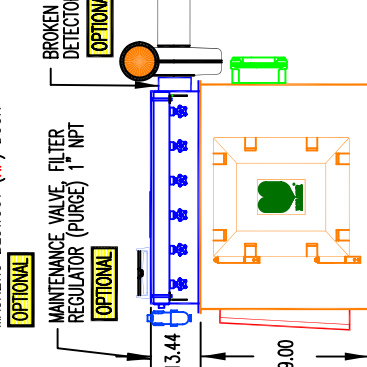

NOTE:  
REFER TO PROPOSAL FOR FAN MODELS AND TO  
APPROPRIATE ELECTRICAL DRAWING FOR RPM AND  
VOLTAGE VARIATIONS. ALSO REFER TO TECHNICAL  
DATA, BACK OF THIS DRAWING FOR INCREASED  
FILTER MEDIA OPTIONS.

MODEL	A	B	C	D	E	F	G	H	I	
MDC37/346 C	37					37.50	39.50	30	6	36.00
MDC37/461 C	37					37.50	39.50	30	6	36.00
MDC37/576 C	37					37.50	39.50	30	6	36.00
MDC43/540 C	43					43.50	45.50	33	8	42.00
MDC43/720 C	43					43.50	45.50	33	8	42.00
MDC43/900 C	43					43.50	45.50	33	8	42.00
MDC54/778 C	54					54.50	56.50	36	10	53.00
MDC54/1037C	54					54.50	56.50	36	10	53.00
MDC54/1296C	54					54.50	56.50	36	10	53.00

MODEL	FAN CAPACITY - A/C RATIO									
	800	1000	1250	1500	2000	2500	3000			
MDC37/346 C	2.3	2.8	3.6							
MDC37/461 C	1.7	2.1	2.6	3.2						
MDC37/576 C	1.3	1.7	2.1	2.6	3.4					
MDC43/540 C	1.4	1.8	2.3	2.7	3.7					
MDC43/720 C	1.1	1.3	1.7	2.0	2.7	3.4				
MDC43/900 C	1.1	1.3	1.6	2.2	2.7	3.3				
MDC54/778 C	1.0	1.2	1.6	1.9	2.5	3.2	3.8			
MDC54/1037C	1.0	1.2	1.5	1.9	2.3	2.8				
MDC54/1296C				1.0	1.1	1.5	1.9	2.3		

1.0 NPT VIBRATOR REGULATOR, LUBRICATOR  
PNEUMATIC PACKAGES AVAILABLE

SEALITE™ CAST ALUMINUM CLEAN AIR PLENUM INSPECTION DOOR 8" DIAMETER WITH CALLOCK™ RELEASE HANDLE

**THIS DRAWING IS CERTIFIED**  
BY \*\* \_\_\_\_\_ DATE \*\*\*\*\*