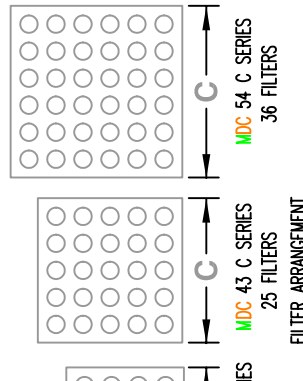

CLEAN AIR FANS AVAILABLE 5 IN SPWG	
SCFM	M3/HR
100	171
180	3085
300	514
500	857
600	1028
800	1371
1000	1714
1250	2142
1500	2571
3000	4285
4000	6857
4500	7714
5000	8571

NOTE:
REFER TO PROPOSAL FOR FAN MODELS AND TO
APPROPRIATE ELECTRICAL DRAWING FOR RPM AND
VOLTAGE VARIATIONS. ALSO REFER TO TECHNICAL
DATA, BACK OF THIS DRAWING FOR INCREASED
FILTER MEDIA OPTIONS.

MODEL	A	B	C	D	E	F	G	H	I	
MDC37/346 C	37					37.50	39.50	30	6	36.00
MDC37/461 C	37					37.50	39.50	30	6	36.00
MDC37/576 C	37					37.50	39.50	30	6	36.00
MDC43/540 C	43					43.50	45.50	33	8	42.00
MDC43/720 C	43					43.50	45.50	33	8	42.00
MDC43/900 C	43					43.50	45.50	33	8	42.00
MDC54/778 C	54					54.50	56.50	36	10	53.00
MDC54/1037C	54					54.50	56.50	36	10	53.00
MDC54/1296C	54					54.50	56.50	36	10	53.00

MODEL	FAN CAPACITY - A/C RATIO									
	800	1000	1250	1500	2000	2500	3000			
MDC37/346 C	2.3	2.8	3.6							
MDC37/461 C	1.7	2.1	2.6	3.2						
MDC37/576 C	1.3	1.7	2.1	2.6	3.4					
MDC43/540 C	1.4	1.8	2.3	2.7	3.7					
MDC43/720 C	1.1	1.3	1.7	2.0	2.7	3.4				
MDC43/900 C	1.1	1.3	1.6	2.2	2.7	3.3				
MDC54/778 C	1.0	1.2	1.6	1.9	2.5	3.2	3.8			
MDC54/1037C	1.0	1.2	1.5	1.9	2.3	2.8				
MDC54/1296C				1.0	1.1	1.5	1.9	2.3		

MATERIAL OF CONSTRUCTION	STANDARD	OPTIONAL CLASS
CLEAN AIR PLENUM	11 GA A36	
FILTER HOUSING	11 GA A36	
TUBE SHEET	290 A36	
RISE	11 GA A36	
HOPPER	11 GA A36	
FLANGES	11 GA A36	
FAN HOUSING	CAST ALUMINUM	
FAN IMPELLER	CAST ALUMINUM	
CALLOCK™ HANDLE	CAST ALUMINUM	
SEALMASTER™ FILTER DOORS	MOULDED POLYMER TO 176 F	
SEALMASTER™ INSPECTION PORT	CAST ALUMINUM