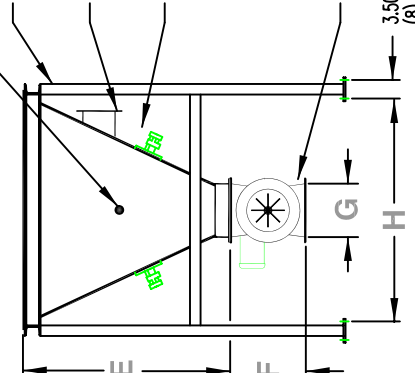

Operational Headquarters
Midwest Plaza, 105 Stover Rd.
Charlevoix, Michigan 49720
Phone (231) 547-4000
Fax (231) 547-9453
a division of
ron pair enterprises, inc.

REF. SHEET NO.
JOB NO.
SHEET NO.
DRAWING NO. SDC0001A

PREPARED FOR: P.O. NO. DATE:
TITLE: MIDWEST PARAGON™ MDC SERIES DUST COLLECTORS
DRAWN: KC DATE: 15 SEPTEMBER 1999 CHECKED: RP/REM

This drawing and/or publication represents proprietary article and the designs, trade names or trademarks therein are either patented, have patents pending or are copyrighted internationally. Information appearing on this document remains the property of Ron Pair Enterprises, Inc. and is not to be reproduced without written authorization from an officer of this corporation.

REVISION	
NO.	DATE:
03	MAY 00
03	OCT 01

LEGEND
BLUE DRIVE COMPONENTS
ORANGE AIR WITHDRAWAL i.e. FANS, DUST OUTLETS, DUST PIPING AND FLEXIBLE OUTER SPOUT
RED OUTER SCRAWNER
PURPLE PRODUCT FLOW AREA
GREEN INSTRUMENTATION AND UTILITIES
BLACK OTHER