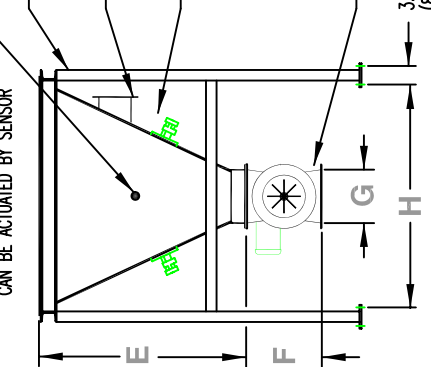

1.0 NPT VIBRATOR REGULATOR, LUBRICATOR
PNEUMATIC PACKAGES AVAILABLE

SEALITE™ CAST ALUMINUM CLEAN AIR PLENUM INSPECTION DOOR 8" DIAMETER WITH CALLOCK™ RELEASE HANDLE

THIS DRAWING IS CERTIFIED
BY ** _____ DATE *****