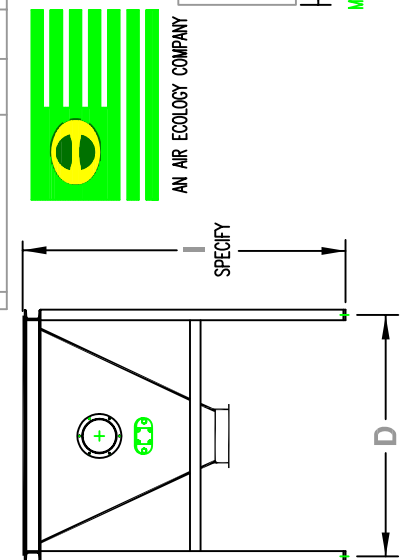

Operational Headquarters
Midwest Plaza, 105 Stover Rd.
Charlevoix, Michigan 49720
Phone (231) 547-4000
Fax (231) 547-9453
a division of
ron pair enterprises, inc.

REF. SHEET NO.
JOB NO.
SHEET NO.
DRAWING NO. SDC0001A

PREPARED FOR: P.O. NO. DATE:
TITLE: MIDWEST PARAGON™ MDC SERIES DUST COLLECTORS
DRAWN: KC DATE: 15 SEPTEMBER 1999 CHECKED: RP/REM

This drawing and/or publication represents proprietary article and the designs, trade names or trademarks therein are either patented, have patents pending or are copyrighted internationally. Information appearing on this document remains the property of Ron Pair Enterprises, Inc. and is not to be reproduced without written authorization from an officer of this corporation.

REVISION	
NO.	DATE:
03	MAY 00
03	OCT 01

LEGEND
BLUE DRIVE COMPONENTS
ORANGE AIR WITHDRAWAL i.e. FANS, DUST OUTLETS, DUST PIPING AND FLEXIBLE OUTER SPOUT
RED OUTER SCRAWNER
PURPLE PRODUCT FLOW AREA
GREEN INSTRUMENTATION AND UTILITIES
BLACK OTHER