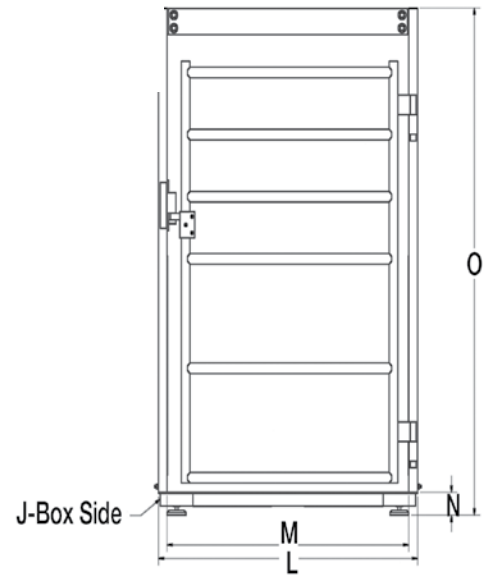

Five-year limited warranty (scale only)

Approvals:

NTEP CC 92-001 Class III 4,000d

APPROVALS

These items included with Bundle Package

PART NUMBER/PRICE

PART #	SIZE	CAPACITY	EST. SHIP WEIGHT	PRICE
103617	3ft x 8ft x 3 1/2 in	4K, 20 ft without Quick Connect, modified to fit gate and rack	565 lb	Consult
78452	3ft x 8ft x 3 1/2 in	4K, 20 ft without Quick Connect	565 lb	Consult
103619	4ft x 8ft x 3 1/2 in	4K, 20 ft without Quick Connect, modified to fit gate and rack	750 lb	Consult
78453	4ft x 8ft x 3 1/2 in	4K, 20 ft without Quick Connect	750 lb	Consult
RoughDeck SLV 4,000 lb Bundle Package (SHIPPED ASSEMBLED)				
124192	3ft x 8ft x 3 1/2 in	Includes: scale, gate and rack, kick plates, IQ plus® 390 digital indicator, factory calibration	1200 lb	Consult
124193	4ft x 8ft x 3 1/2 in	Includes: scale, gate and rack, kick plates, IQ plus 390 digital indicator, factory calibration	1500 lb	Consult

OPTIONS/ACCESSORIES

PART #	DESCRIPTION	PRICE
N/A	Smooth deck instead of diamond safety tread plate	Consult
N/A	Stainless steel load cells (RL35023S) and stainless steel junction box	Consult
N/A	Stainless steel welded-seal IP67 load cells (RL35082) and stainless steel junction box	Consult
N/A	Angle iron bolted to scale for wood deck provisions (wood to be supplied by customer)	Consult
Consult	Chutes for use with 4ft x 8ft scale only	

RoughDeck® SLV Dimensions

LIVESTOCK SCALES

DIMENSIONS			
3 ft x 8 ft			
A	99.12 in	I	2.625
B	45.56	J	3.375
C	7.88	K	29.25
D	36.95	L	36
E	65.45	M	32.75
F	74.00	N	3.50
G	95.00	O	77.58
H	90.75		
4 ft x 8 ft			
A	99.12 in	I	2.625
B	45.56	J	3.375
C	7.88	K	41.250
D	36.95	L	48
E	65.45	M	44.75
F	74.00	N	3.50
G	95.00	O	77.58
H	90.75		