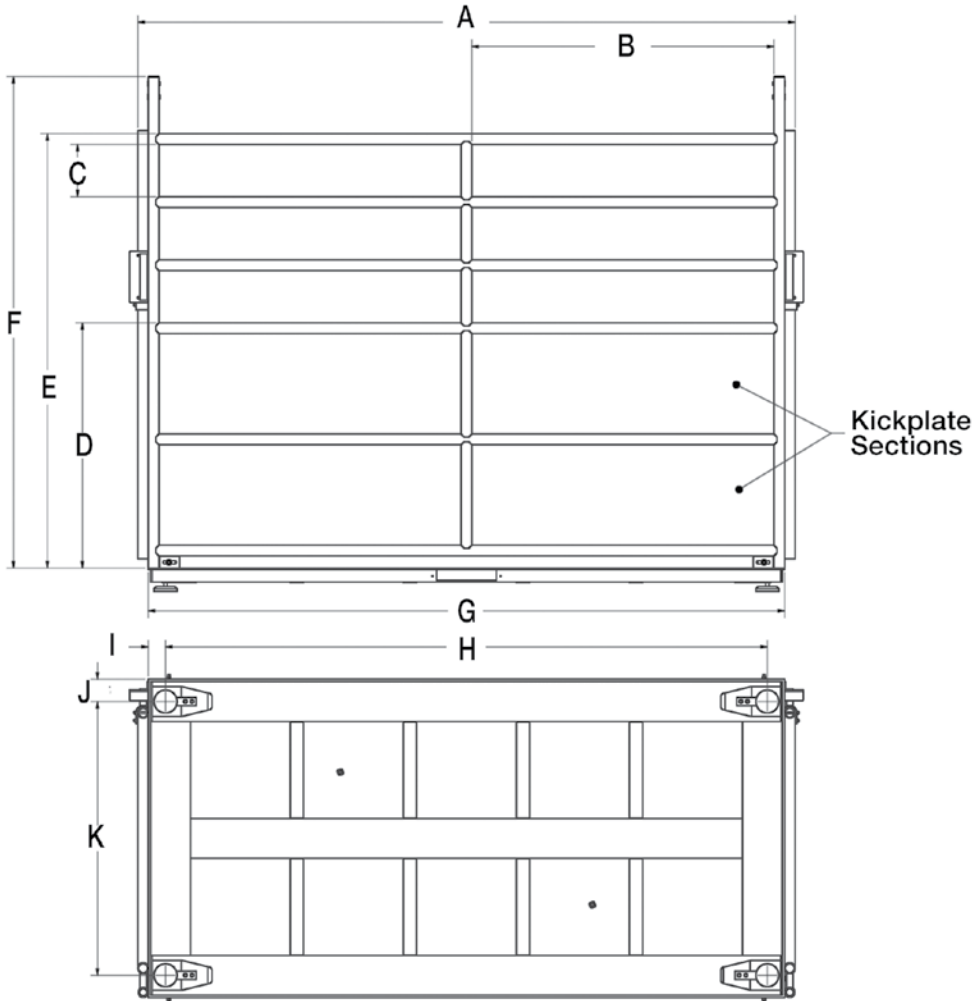

RoughDeck® SLV Dimensions

LIVESTOCK SCALES

DIMENSIONS			
3 ft x 8 ft			
A	99.12 in	I	2.625
B	45.56	J	3.375
C	7.88	K	29.25
D	36.95	L	36
E	65.45	M	32.75
F	74.00	N	3.50
G	95.00	O	77.58
H	90.75		
4 ft x 8 ft			
A	99.12 in	I	2.625
B	45.56	J	3.375
C	7.88	K	41.250
D	36.95	L	48
E	65.45	M	44.75
F	74.00	N	3.50
G	95.00	O	77.58
H	90.75