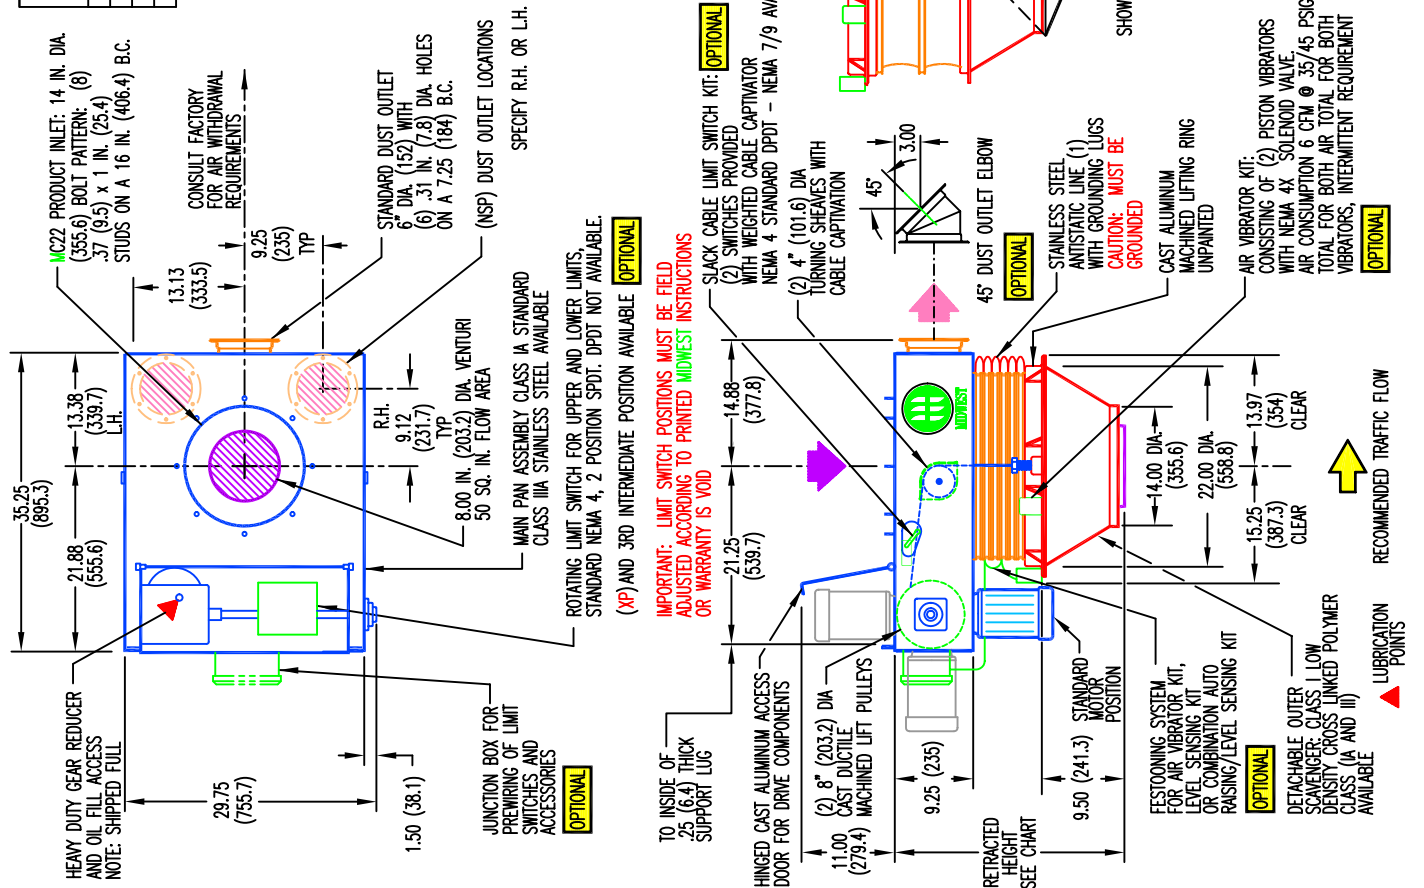

MC22-EV PARAGON™ SERIES

DETAILS ARE SUBJECT TO CHANGE WITHOUT PRIOR NOTICE.
CAUTION: EXPLOSION PROOF CONSTRUCTION AVAILABLE
CONSULT FACTORY FOR DETAILS AND PRICING

VERTICAL TRAVEL (FT)	R.H. CLASS I	R.H. CLASS IA, IB, ILL, IIFG, V, VA
4	28.00(711.2)	28.00(711.2)
6	32.00(812.8)	32.00(812.8)
8	37.63(955.7)	36.00(914.4)
10	43.63(1108.1)	40.00(1016.0)

LEGEND

- BLUE DRIVE COMPONENTS
- ORANGE AIR WITHDRAWAL, I.E. FANS, DUST OUTLETS, JUST PIPING AND FLEXIBLE OUTER SPOUT
- RED DUST OUTLET
- PURPLE PRODUCT FLOW AREA
- GREEN INSTRUMENTATION AND UTILITIES
- BLACK OTHER

a division of
 ron paer enterprises, inc.

REF. SERIAL NO. JOB NO. SHEET NO. DRAWING NO. MC22EVA-10

PREPARED FOR: P.O. NO.
 TITLE: **MC22-EV PARAGON™ SERIES RETRACTABLE BULK LOADING SPOUT FOR ENCLOSED VEHICLES**
 DRAWN: BW DATE: 20 JAN 11 CHECKED: WP