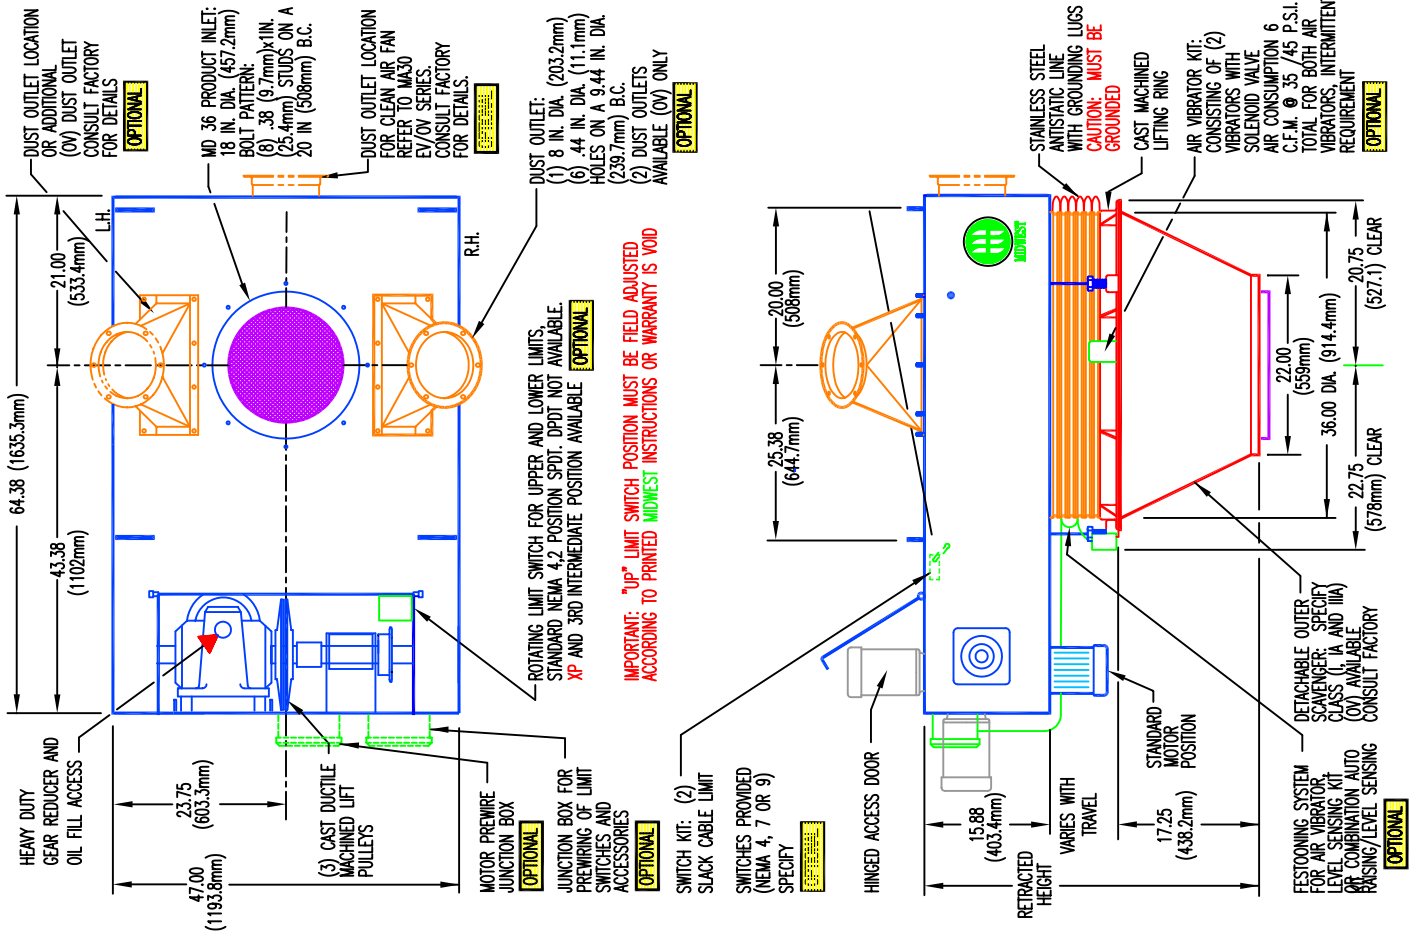

MIDWEST ME36 EV PARAGON™ SERIES

DETAILS ARE SUBJECT TO CHANGE WITHOUT PRIOR NOTICE.
CAUTION: EXPLOSION PROOF CONSTRUCTION AVAILABLE.
CONSULT FACTORY FOR DETAILS AND PRICING.
ITEMS CHECKED WILL BE QUOTED BY MIDWEST

AN AIR ECOLOGY COMPANY

LEGEND

- BLUE DRIVE COMPONENTS
- ORANGE AIR WITHDRAWAL I.E. FANS
- DUST OUTLETS, DUST PIPING AND FLEXIBLE OUTER SPOUT
- RED OUTER SCAVENGER
- PURPLE PRODUCT FLOW AREA
- GREEN INSTRUMENTATION AND UTILITIES
- BLACK OTHER

▲ LUBRICATION POINTS

Operational Headquarters
Midwest Plaza, 105 Stover Rd.
Charlevoix, Michigan 49720
Phone (231) 547-4000
Fax (231) 547-9453
a division of
ron pair enterprises, inc.

REF.
SERIAL NO.
JOB NO.
SHEET NO.
DRAWING NO. ME36EVA

PREPARED FOR:
P.O. NO.
DATE:
TITLE: ME36-EV PARAGON™ SERIES RETRACTABLE BULK LOADING SPOUT FOR ENCLOSED VEHICLES
DRAWN: KC DATE: 07 FEB 00 CHECKED: RP/REM

This drawing and/or publication represents proprietary article and the designs, trade names or trademarks therein are either patented, have patents pending or are copyrighted internationally. Information appearing on this document remains the property of Ron Pair Enterprises, Inc. and is not to be reproduced without written authorization from an officer of this corporation.

REVISION	
NO.	DATE: